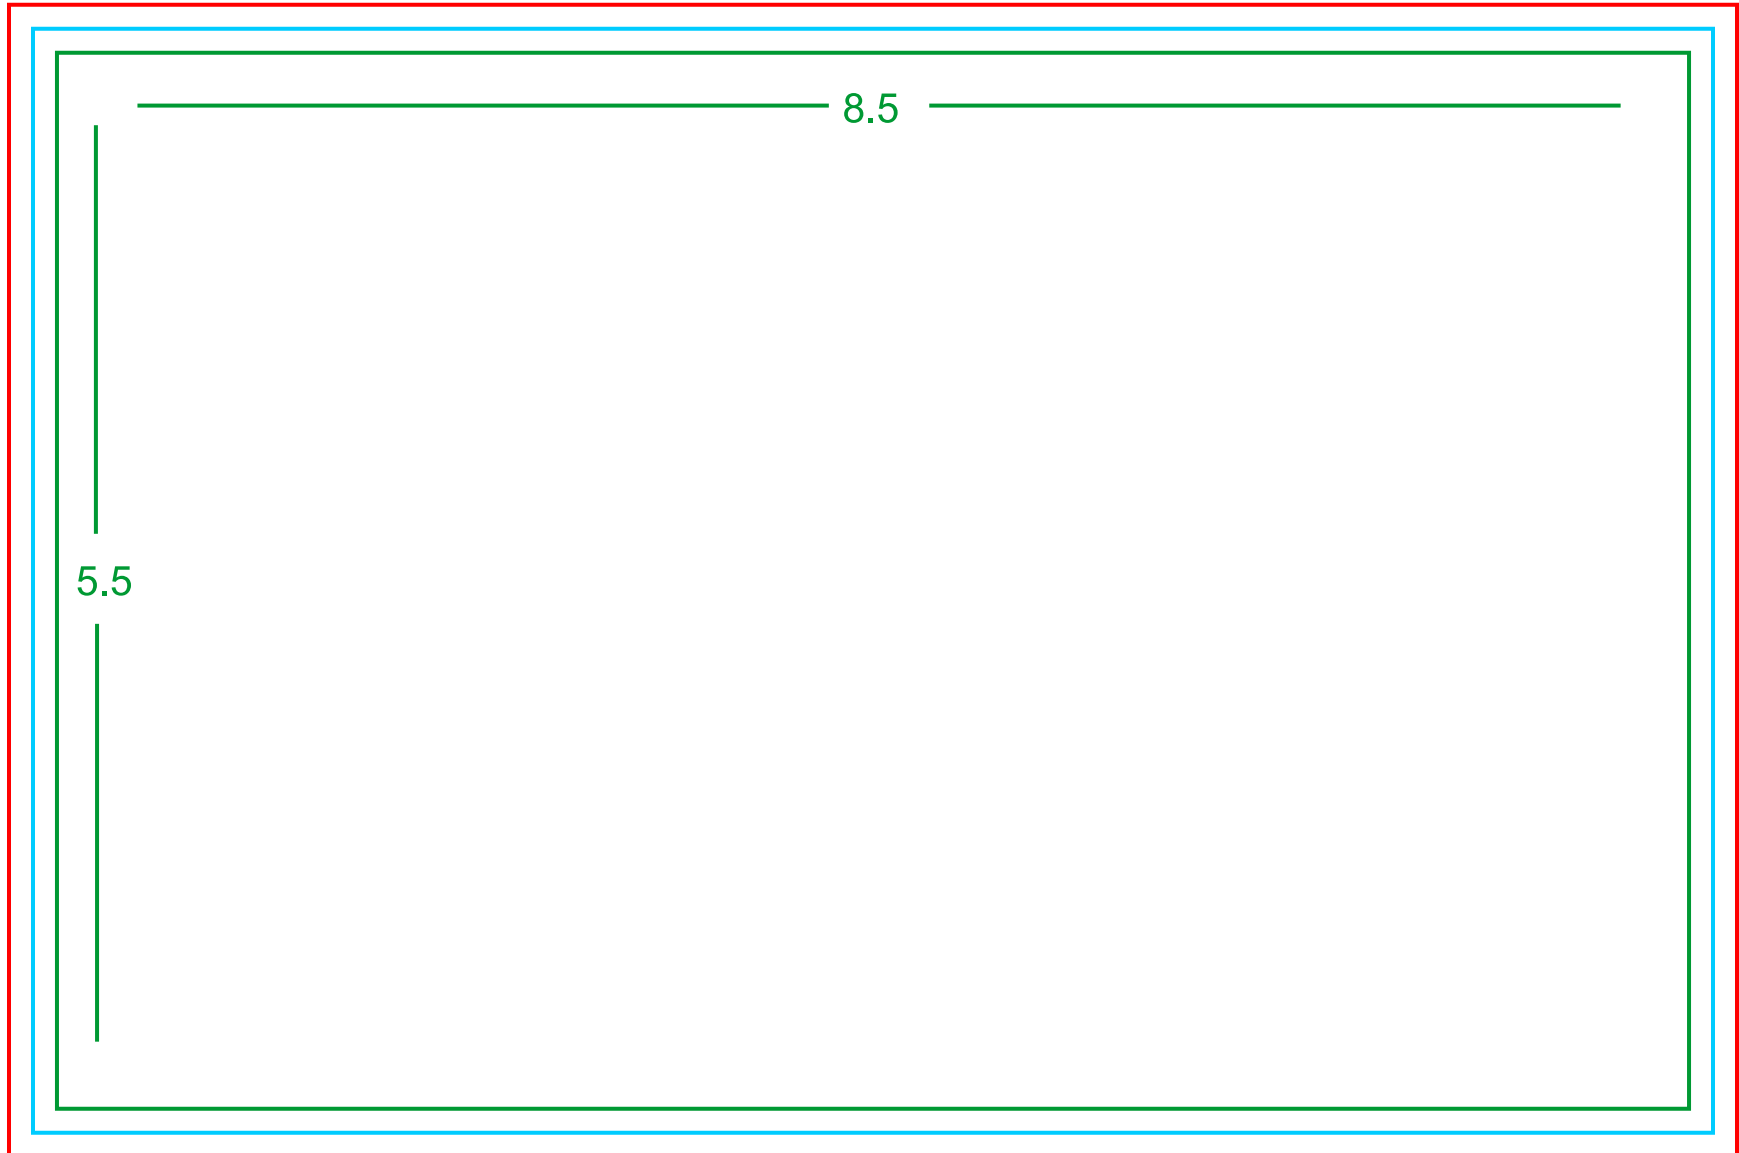

6x9 in Full Bleed - You can design your card with a bleed to this limit

5.75 x 8.75 in Cut Size - your card will be cut at this size

5.5 x 8.5 in Safe Zone - please keep all important text within this frame

4x6 in Full Bleed - You can design your card with a bleed to this limit

3.75 x 5.75 in Cut Size - your card will be cut at this size

3.5 x 5.5 in Safe Zone - please keep all important text within this frame

2.12x3.62 in Full Bleed - You can design your card with a bleed to this limit  
2 x 3.5 in Cut Size - your card will be cut at this size  
1.865 x 3.38 in Safe Zone - please keep all important text within this frame