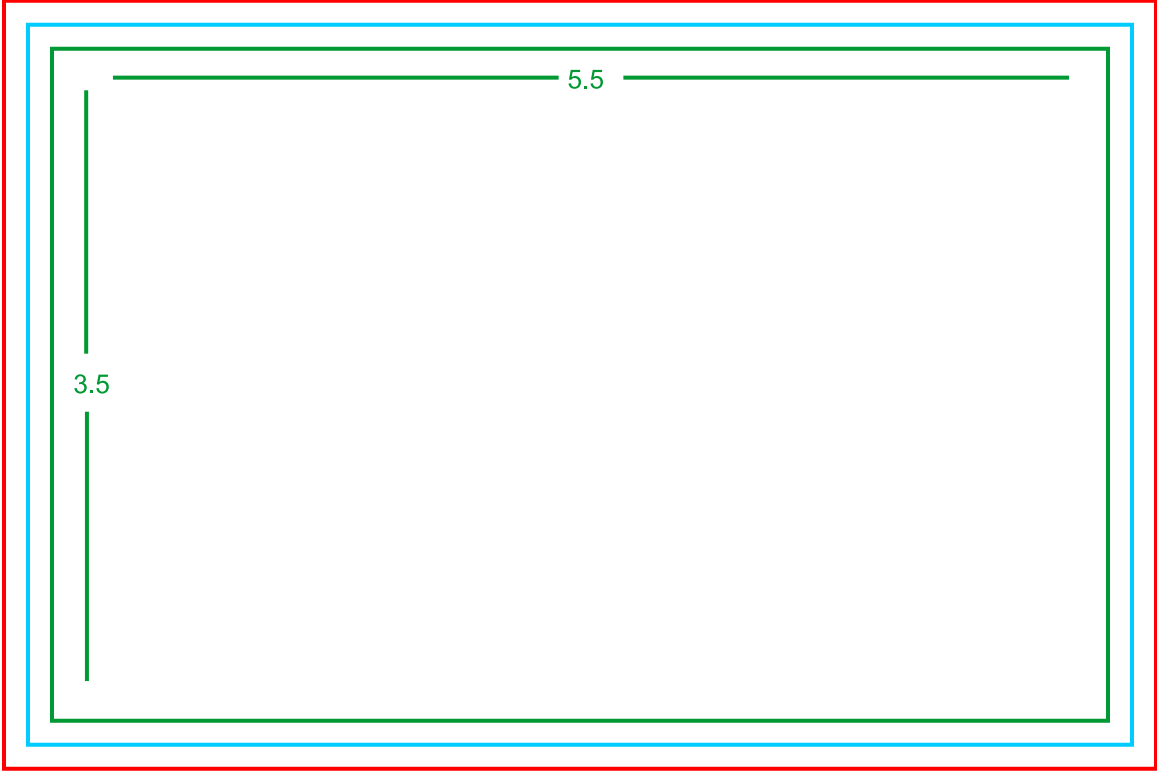

6x9 in Full Bleed - You can design your card with a bleed to this limit

5.75 x 8.75 in Cut Size - your card will be cut at this size

5.5 x 8.5 in Safe Zone - please keep all important text within this frame

4x6 in Full Bleed - You can design your card with a bleed to this limit

3.75 x 5.75 in Cut Size - your card will be cut at this size

3.5 x 5.5 in Safe Zone - please keep all important text within this frame

2.12x3.62 in Full Bleed - You can design your card with a bleed to this limit  
2 x 3.5 in Cut Size - your card will be cut at this size  
1.865 x 3.38 in Safe Zone - please keep all important text within this frame